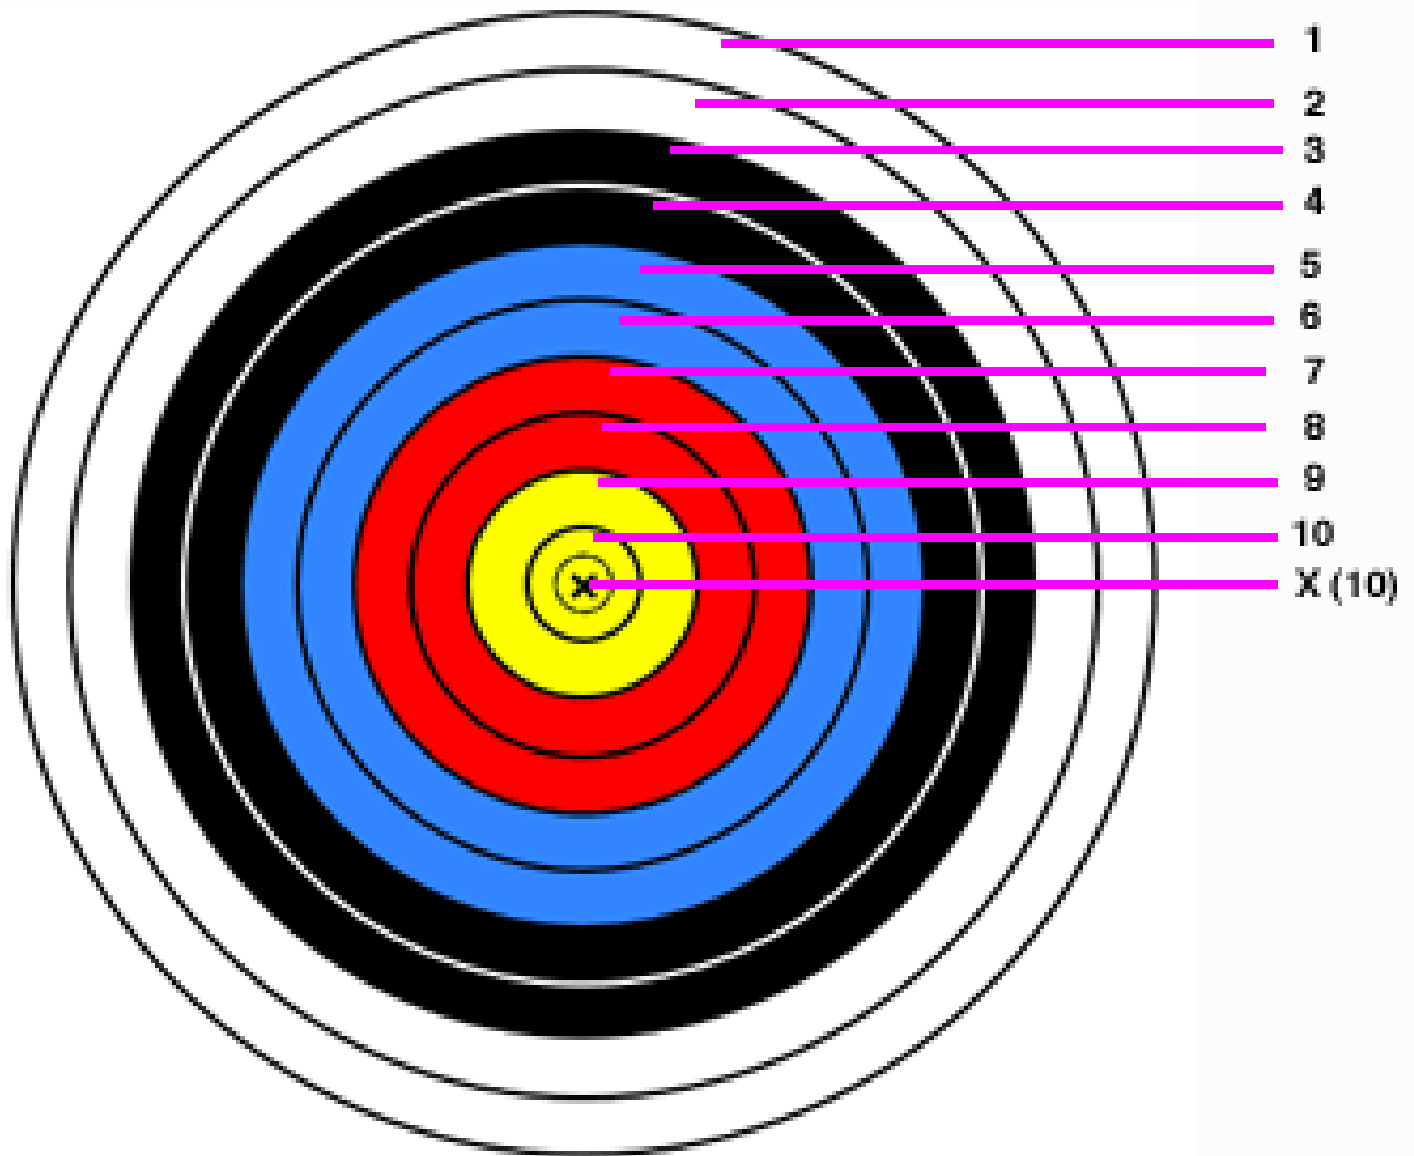

Scoring for outdoor target. Metric

1. Cam
2. Riser
3. Grip
4. Rest
5. Sight Plate
6. Limb
7. Wheel
8. Cable Guard
9. String
10. Cable
11. Nock
12. Fletching
13. Shaft
14. Tip/Point